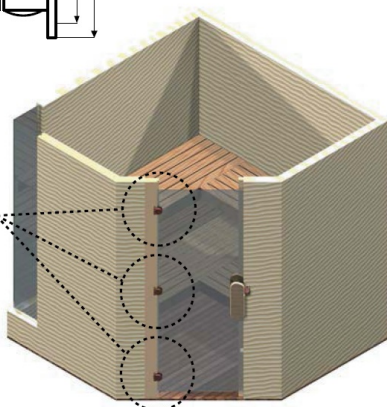

PRODUCT SHEET

Description:

Sauna Hinge F/Glass Doors, "Slovakia", Black Matt Powder Painted, Bracket Mounting, Zamak Material

Item number:

15.25.059-0

Units	Box	Carton	HS Code	Barcode
Pcs.	1	80	8302100090	 5704866504010

SISO A/S

Mileparken 11
DK-2740 Skovlunde
Denmark
VAT: DK 24786013

Phone +45 45 830 900

www.siso.dk
siso@siso.dk

Danske Bank
Nytorv Branch
Copenhagen
SWIFT: DABADKKK

Account no.
4180 3112 112936
IBAN Account
DK7230003112112936