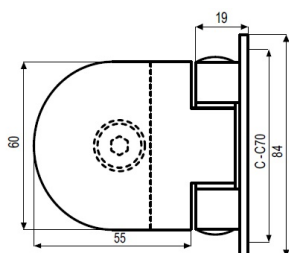

PRODUCT SHEET

Description:

Sauna Hinge F/Glass Doors, "Slovakia", Black Matt Powder Painted, Bracket Mounting, Zamak Material

Item number:

15.25.059-0

Units	Box	Carton	HS Code	Barcode
Pcs.	1	80	8302100090	 5704866504010

SISO A/S

Mileparken 11
DK-2740 Skovlunde
Denmark
VAT: DK 24786013

Phone +45 45 830 900

www.siso.dk
siso@siso.dk

Danske Bank
Nytorv Branch
Copenhagen
SWIFT: DABADKKK

Account no.
4180 3112 112936
IBAN Account
DK7230003112112936