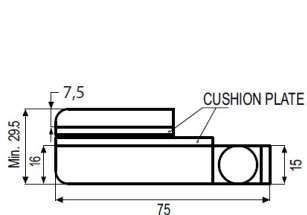

PRODUCT SHEET

Description:

Sauna Hinge F/Glass Doors, "Slovakia", Black Matt Powder Painted, Bracket Mounting, Zamak Material

Item number:

15.25.059-0

Units	Box	Carton	HS Code	Barcode
Pcs.	1	80	8302100090	 5704866504010

SISO A/S

Mileparken 11
DK-2740 Skovlunde
Denmark
VAT: DK 24786013

Phone +45 45 830 900

www.siso.dk
siso@siso.dk

Danske Bank
Nytorv Branch
Copenhagen
SWIFT: DABADKKK

Account no.
4180 3112 112936
IBAN Account
DK7230003112112936